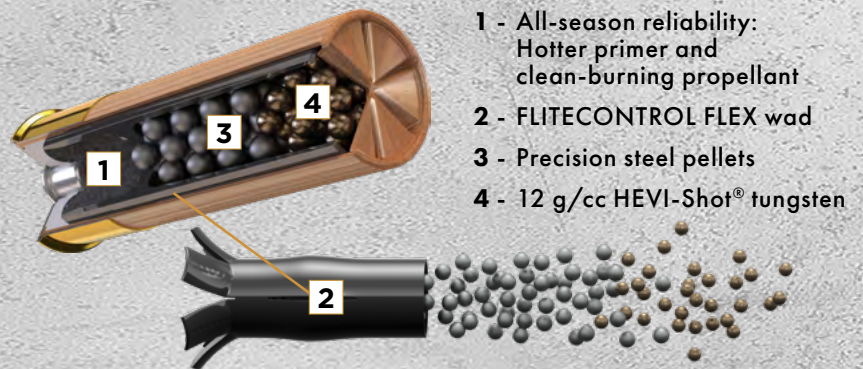

HEVI-METAL XTREME

DESCRIPTION

The next evolution in waterfowl hunting is here. HEVI-Metal Xtreme™ uses Pattern Density Technology™ to devote 30 percent of the payload to HEVI-Shot® 12 g/cc tungsten pellets and stack them over steel shot. The dense tungsten pellets are three shot sizes smaller than the steel to ensure both layers have equal downrange performance. The load features the FLITECONTROL FLEX® wad for consistent long-range patterns and is pushed at high velocities.

FEATURES

- Pattern Density Technology
- 30 percent HEVI-Shot tungsten that's 53.8 percent denser than steel
- 70 percent precision steel
- FLITECONTROL FLEX wad
- Nontoxic
- Loaded in Sweet Home, Oregon

- 1 - All-season reliability: Hotter primer and clean-burning propellant
- 2 - FLITECONTROL FLEX wad
- 3 - Precision steel pellets
- 4 - 12 g/cc HEVI-Shot® tungsten

ONLINE RESOURCES

Lifestyle & Product Photos, Print & Digital Ads, Videos, Logos, Item Set Up & More