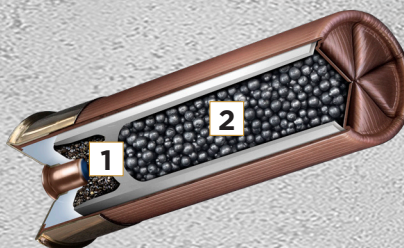

MAGNUM BLEND®

DESCRIPTION

Ounce for ounce, dollar for dollar, this is *the most lethal* turkey shell on the market. Like our original HEVI-Shot® pellet, the Magnum Blend® is three shot sizes (5, 6, and 7) in a single shell. The 12 g/cc cast tungsten allows you to drop one shot size smaller than lead for the same lethality. These heavy loads really pack some punch – 437 deadly pellets in a single 12g, 3" shell.

FEATURES

Three shot sizes (5, 6, and 7) in a single 12 g/cc tungsten shot

Heavy payloads give you tight patterns down-range

Due to its density, shoot one size smaller than lead to attain the same lethality