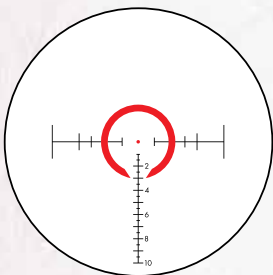

## ELITE TACTICAL SMRS

**PRESS RELEASE DATE:**  
SHOT Show 2017

**MARKET RELEASE DATE:**  
January 2017

The new Elite Tactical SMRS (Short Midrange Rifle Scope) was designed with input from 3-Gun competitors as well as military and law enforcement experts to provide ease of use and unfailing reliability. The folding ThrowDown PCL™ (power change lever) allows lightning-fast magnification changes. A mil-based illuminated BTR-2 reticle provides precise holdovers, regardless of caliber. The T-Lok™ locking target turrets allow secure, repeatable adjustments in any environment. Whether you need a scope for competition, or a mission-driven CQB optic for the tightest quarters, trust the new Elite Tactical SMRS.