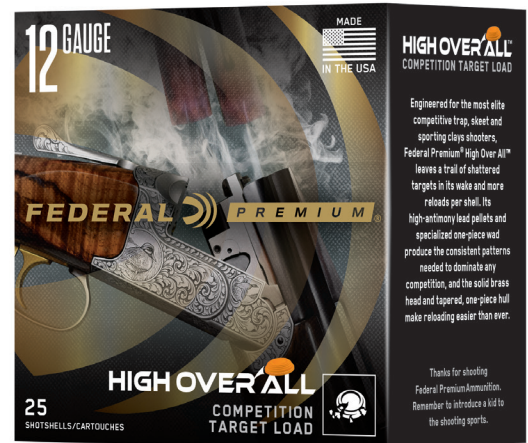

HIGH OVER ALL

Engineered for the most elite trap, skeet and sporting clays shooters, Federal Premium® High Over All™ leaves a trail of shattered targets in its wake and more reloads per shell. Its hard, high-antimony lead payload and exclusive one-piece Podium™ wad produce the most consistent patterns, while the solid brass head and tapered, one-piece hull make reloading easier than ever. It's the ultimate competition load for the world's best shooters.

FEATURES & BENEFITS

1. Solid brass head
2. Integral base wad and tapered, single-piece plastic hull allow reloading with a wider selection of wads
3. More reloads per hull
4. All-new Podium wad improves patterns and cushions the payload at ignition
5. Hard, high-antimony lead pellets resist deformation and deliver more energy downrange
6. Eight-segment crimp