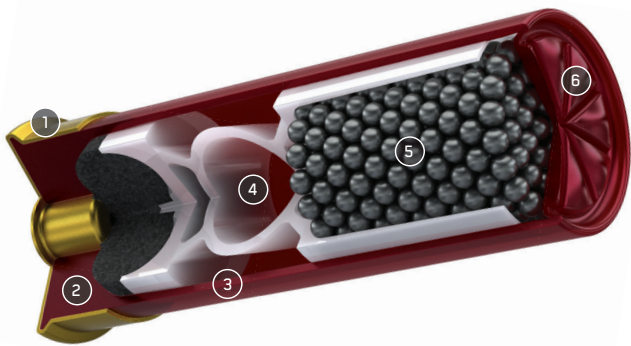

HIGH OVER ALL

Engineered for the most elite trap, skeet and sporting clays shooters, Federal Premium® High Over All™ leaves a trail of shattered targets in its wake and more reloads per shell. Its hard, high-antimony lead payload and exclusive one-piece Podium™ wad produce the most consistent patterns, while the solid brass head and tapered, one-piece hull make reloading easier than ever. It's the ultimate competition load for the world's best shooters.

FEATURES & BENEFITS

1. Solid brass head
2. Integral base wad and tapered, single-piece plastic hull allow reloading with a wider selection of wads
3. More reloads per hull
4. All-new Podium wad improves patterns and cushions the payload at ignition
5. Hard, high-antimony lead pellets resist deformation and deliver more energy downrange
6. Eight-segment crimp