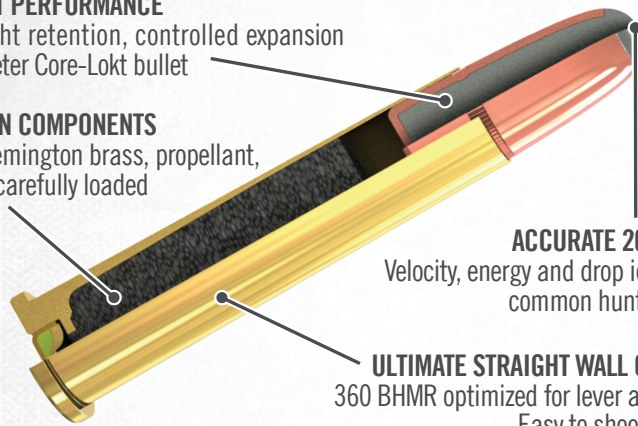

## 360 BUCKHAMMER

**STRAIGHT UP BETTER.**

360 Buckhammer is the straight wall cartridge that flattens them all. A knock-down, drag-out, lever gun leader in straight-wall cartridge performance, 360 BHMR delivers flat trajectories and more bone-busting energy and velocity out to 200 yards than the rest. Accurate, deadly, and fun to shoot, it's every deer-flattening advantage you need.

## CORE-LOKT® THE DEADLIEST MUSHROOM IN THE WOODS.™

High-weight retention & controlled expansion Core-Lokt bullets make 360 BHMR deadly on game and a perfect fit in your deer camp.

PROUDLY LOADED IN THE USA BY AMERICAN WORKERS

### CORE-LOKT PERFORMANCE

High-weight retention, controlled expansion  
.358 diameter Core-Lokt bullet

### REMINGTON COMPONENTS

Reliable Remington brass, propellant,  
& primers carefully loaded

**ACCURATE 200 YARDS+**  
Velocity, energy and drop ideal across  
common hunting ranges

**ULTIMATE STRAIGHT WALL CARTRIDGE**  
360 BHM optimized for lever action rifles.  
Easy to shoot, low recoil