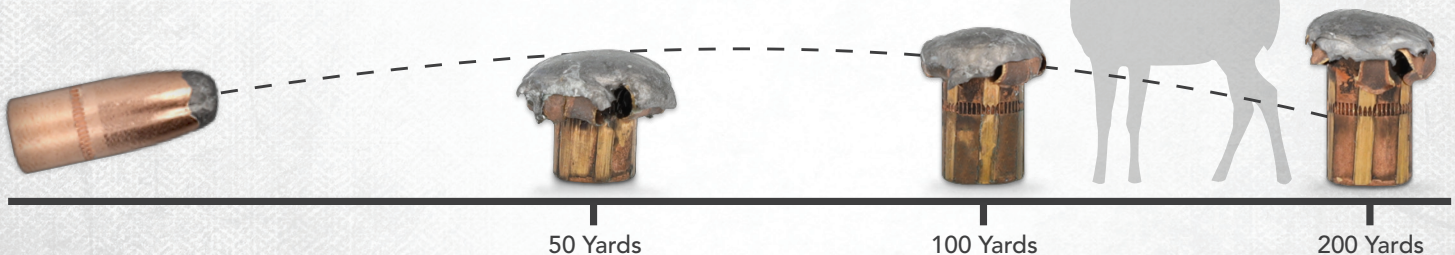

## 360 BUCKHAMMER

**STRAIGHT UP BETTER.**

360 Buckhammer is the straight wall cartridge that flattens them all. A knock-down, drag-out, lever gun leader in straight-wall cartridge performance, 360 BHMR delivers flat trajectories and more bone-busting energy and velocity out to 200 yards than the rest. Accurate, deadly, and fun to shoot, it's every deer-flattening advantage you need.

### FEATURES

- ▶ **GROUNDBREAKING NEW CALIBER, 360 BUCKHAMMER**
- ▶ **ULTIMATE STRAIGHT WALL CARTRIDGE, OPTIMIZED FOR LEVER ACTION RIFLES**
- ▶ **ACCURATE AT 200+ YARDS**
- ▶ **EASY TO SHOOT, LOW RECOIL**
- ▶ **VELOCITY, ENERGY AND DROP SIMILAR TO 30-30 WIN**
- ▶ **MASSIVE .358 DIAMETER BULLETS DELIVER DEADLY RESULTS ON-GAME**
- ▶ **AVAILABLE IN TRUSTED CORE-LOKT; 180GR OR 200GR**

200 Gr. Core-Lokt  
@ 100 yards

## CORE-LOKT® THE DEADLIEST MUSHROOM IN THE WOODS.™

High-weight retention & controlled expansion Core-Lokt bullets make 360 BHMR deadly on game and a perfect fit in your deer camp.

PROUDLY LOADED IN THE USA BY AMERICAN WORKERS